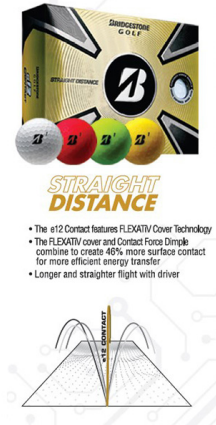

Bridgestone e12 Contact

SKU: # 1477

 **MADE IN USA**

The e12 CONTACT utilizes Bridgestone's Delta Wing Dimple pattern for less drag and optimized aerodynamics in the cover.

- 3 Balls per Sleeve, 4 Sleeves Per Dozen Box
- **3-5 Dozen** Includes 1 Color Imprint or Logo.
- **6+ Dozen** Includes 1 - 5 Color Imprint or Logo.
- **PMS Colors:** No Charge - Minimum 12 Dozen
- **Turnaround Time:** See Order Form Below
- **Minimum Order:** 3 Dozen

[Buy this Ball Non Printed](#)

Quantity	3	6	12	24	48	120
Price	\$38.50	\$38.50	\$32.25	\$32.00	\$30.50	\$29.50