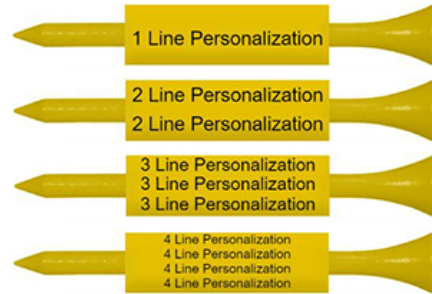

Wood Golf Tees in Clear Display Bowl

SKU: # 93

Rectangle represents Imprint Area, which wraps around the tee.

 **MADE IN USA**

Order Includes:

- 1,000 Golf Tees (**2 3/4"**) with 1 Color Custom Logo
- Clear Display Bowl Holds 700 - 2 3/4" Golf Tees

OR:

- 1,000 Golf Tees (**3 1/4"**) with 1 Color Custom Logo
- Clear Display Bowl Holds 575 - 3 1/4" Golf Tees

- Imprint Area on Tees (shank):

- 2 3/4": 1 3/8"
- 3 1/4": 1 5/8"

- Imprint Area on Tees (cup): 3/8" Diameter

- Easy Storage and Transport
- Great for Counter or Retail Display!
- Tees Available in 26 Different Colors!
- **Turnaround Time:** 5 Working Days.

Quantity	2	6	12
Price	\$64.30	\$62.30	\$58.30