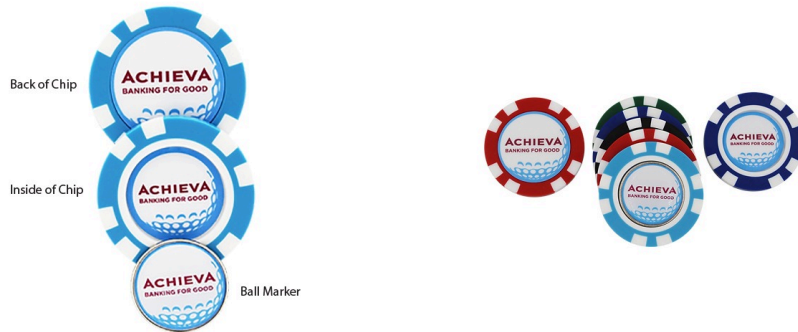

# Tri-Dec Poker Chip

SKU: # 1779-W

Unique branding opportunity in three locations on the poker chip. Resin dome ball marker sits in the custom logoed center of the chip with full color customization on back.

- Available in 5 Different Colors!
- 4 Color Process Imprint with Clear Resin Dome
- Imprint Area (Ball Marker): 7/8" diameter
- Item Size (Inside of Chip): 15/16" diameter
- Item Size (Back of Chip): 1 5/8" diameter
- Turnaround Time: See Order Form Below
- Minimum Order: 100